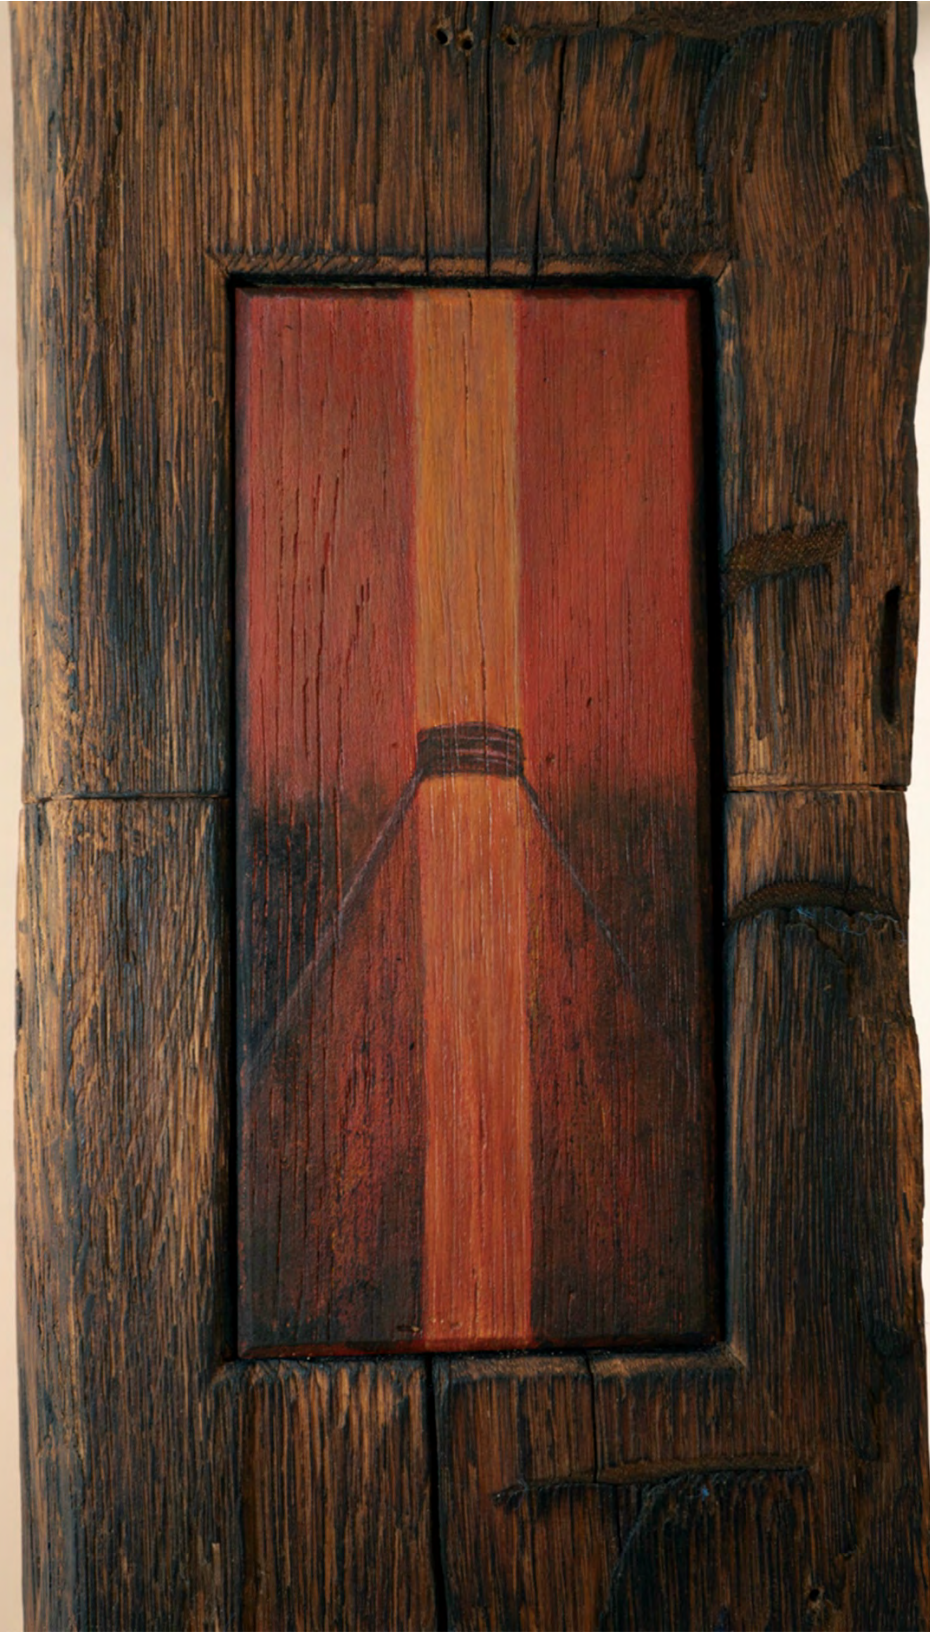

STEVEN ZEVITAS GALLERY

Detail: IM Pei, 2023

SZG

*Triangular portrait, 2023*  
egg tempera on panel in gilded artist frame  
14.5 x 11.5 x 3 inches framed

SZG

*Side view: Triangular portrait, 2023*

STEVEN ZEVITAS GALLERY

*Detail: Triangular Portrait, 2023*

SZG

*Joshua's Rock (Fever)*, 2023  
egg tempera on panel in artist frame  
10.875 x 8.875 inches framed

SZG

*Attempt*, 2023  
Hand hewn oak beams, steel bolts,  
steel cables, egg tempera  
112 x 104 x 92 inches

SZG

*Additional view: Attempt, 2023*

SZG

Additional view: Attempt, 2023

SZG

SZG

*To Stand*, 2023  
Hand hewn oak beams, steel hardware,  
egg tempera  
124 x 6 x 6 inches

SZG