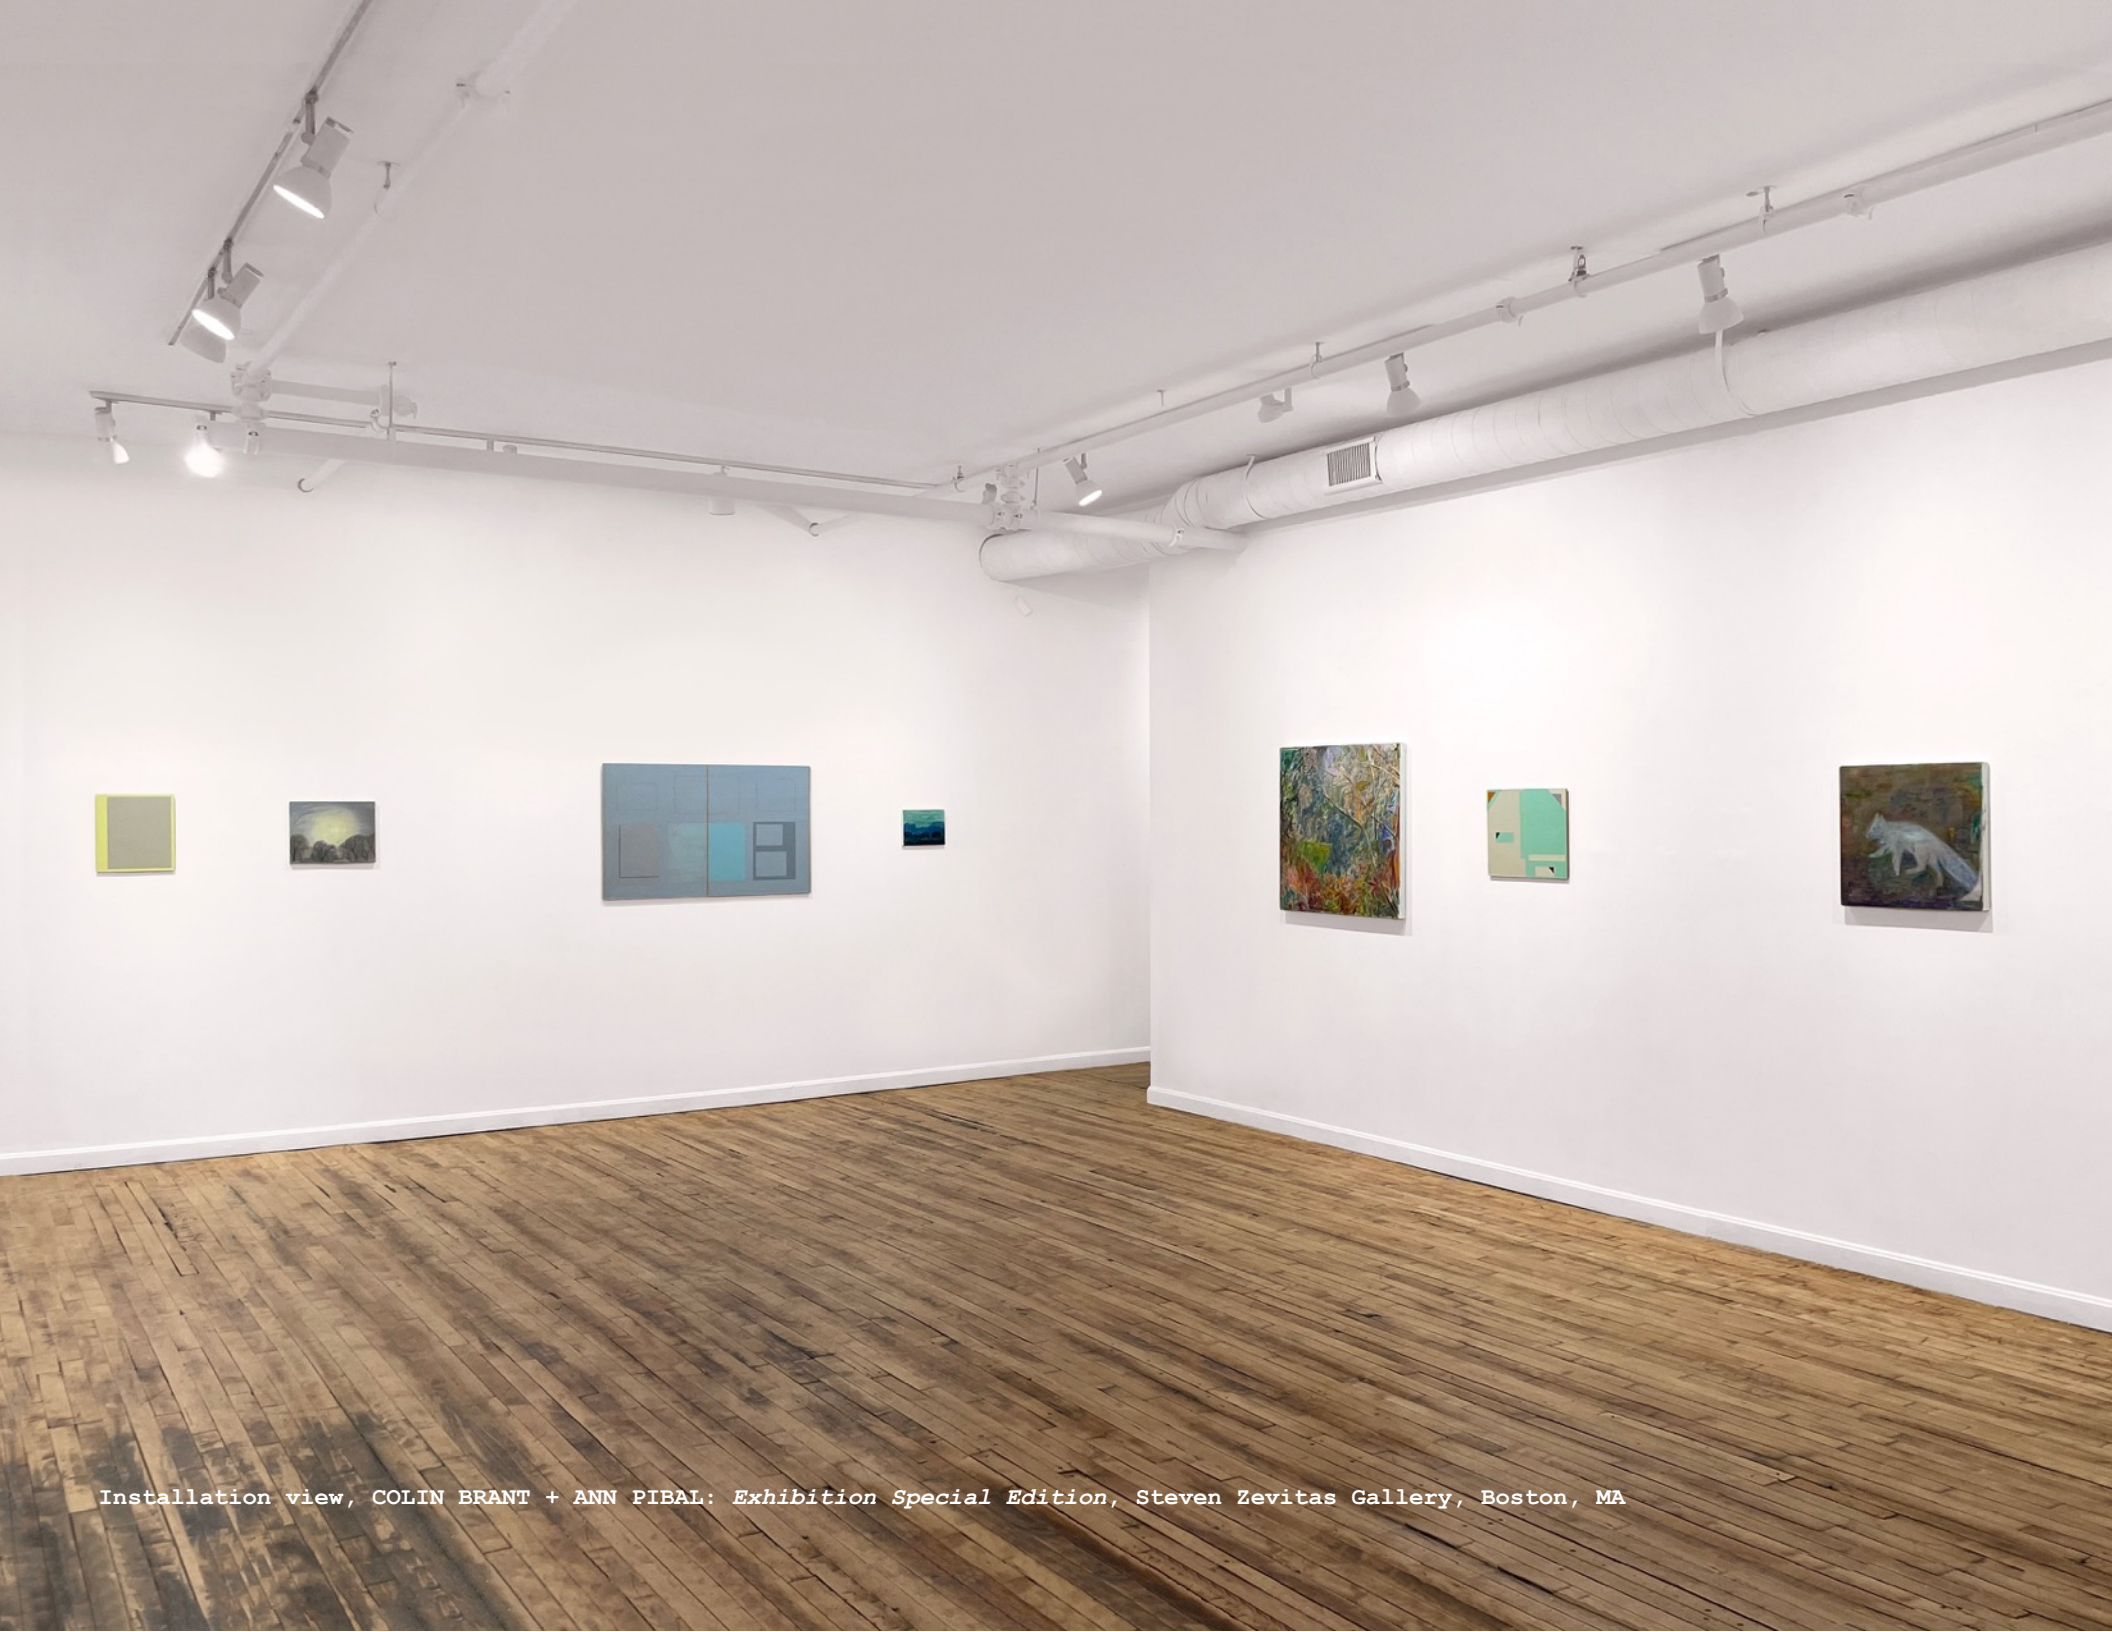

Installation view, COLIN BRANT + ANN PIBAL: *Exhibition Special Edition*, Boston, MA

Installation view, COLIN BRANT + ANN PIBAL: *Exhibition Special Edition*, Steven Zevitas Gallery, Boston, MA