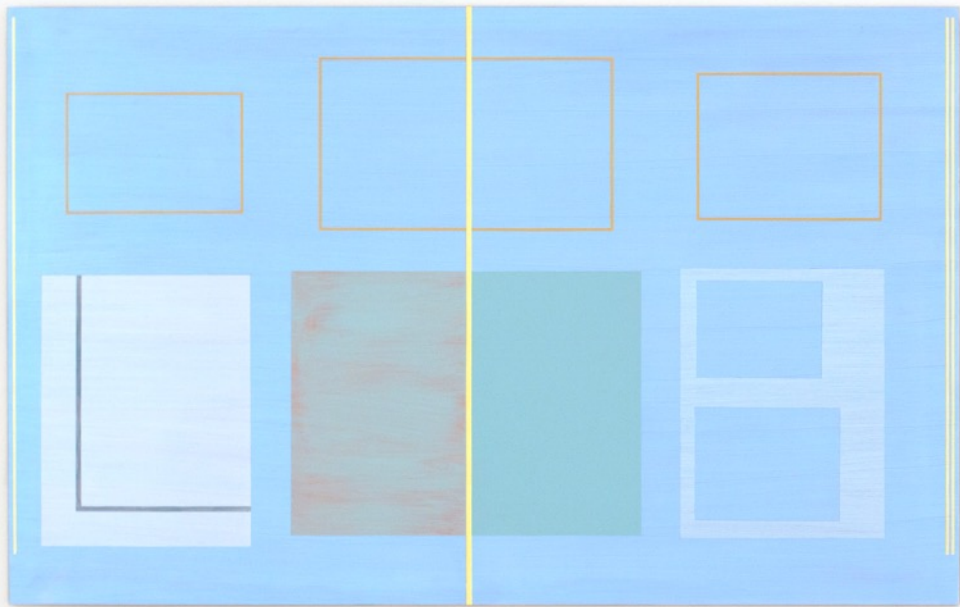

STEVEN ZEVITAS GALLERY

ANN PIBAL
SILVxB
2018
Acrylic on Aluminum
11.5 13.25 inches

STEVEN ZEVITAS GALLERY

COLIN BRANT
Sun Glow
2020
Oil on Canvas
11 x 14 inches

Installation view, COLIN BRANT + ANN PIBAL: *Exhibition Special Edition*, Boston, MA

STEVEN ZEVITAS GALLERY

ANN PIBAL
GHSTBKSI
2021
Acrylic on Aluminum
27 x 43 inches

STEVEN ZEVITAS GALLERY

COLIN BRANT
Elephants at Night
2017
Oil on Canvas
8 x 10 inches

Installation view, COLIN BRANT + ANN PIBAL: *Exhibition Special Edition*, Boston, MA

STEVEN ZEVITAS GALLERY

ANN PIBAL
CBGTZ
2021
Acrylic on Aluminum
14 x 17.25 inches

STEVEN ZEVITAS GALLERY

COLIN BRANT
Green Tiger
2021
Oil on Canvas
30 x 34 inches

Installation view, COLIN BRANT + ANN PIBAL: *Exhibition Special Edition*, Boston, MA