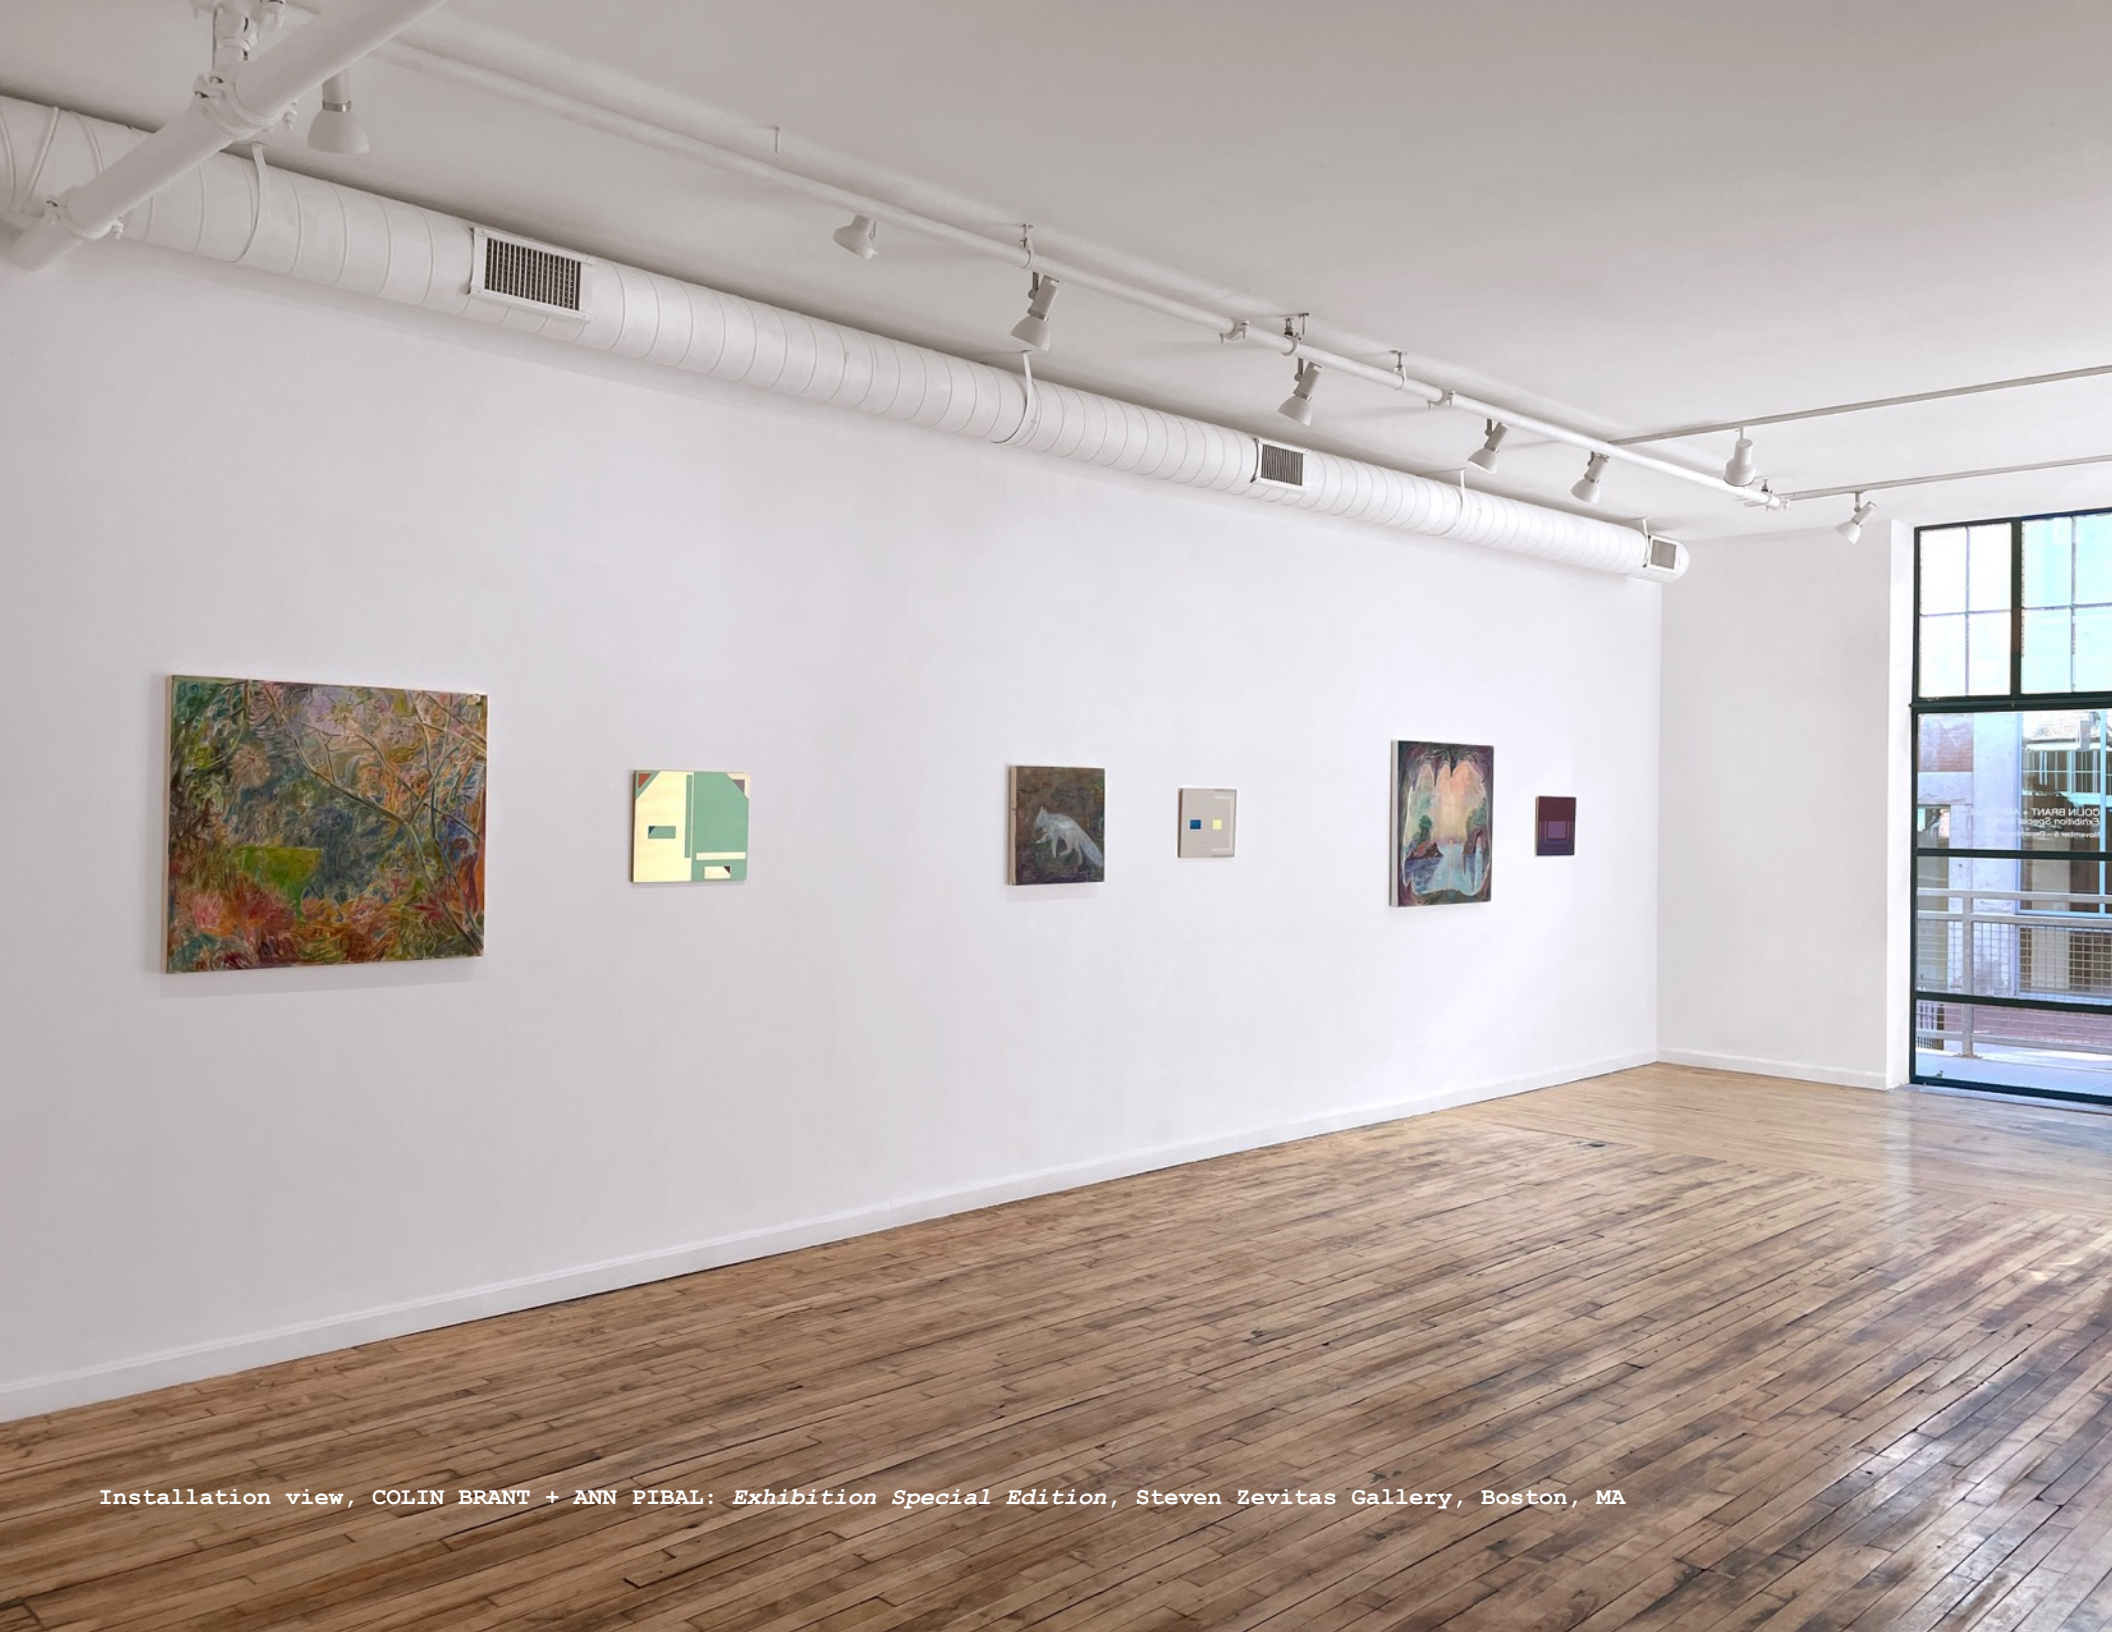

Installation view, COLIN BRANT + ANN PIBAL: *Exhibition Special Edition*, Steven Zevitas Gallery, Boston, MA