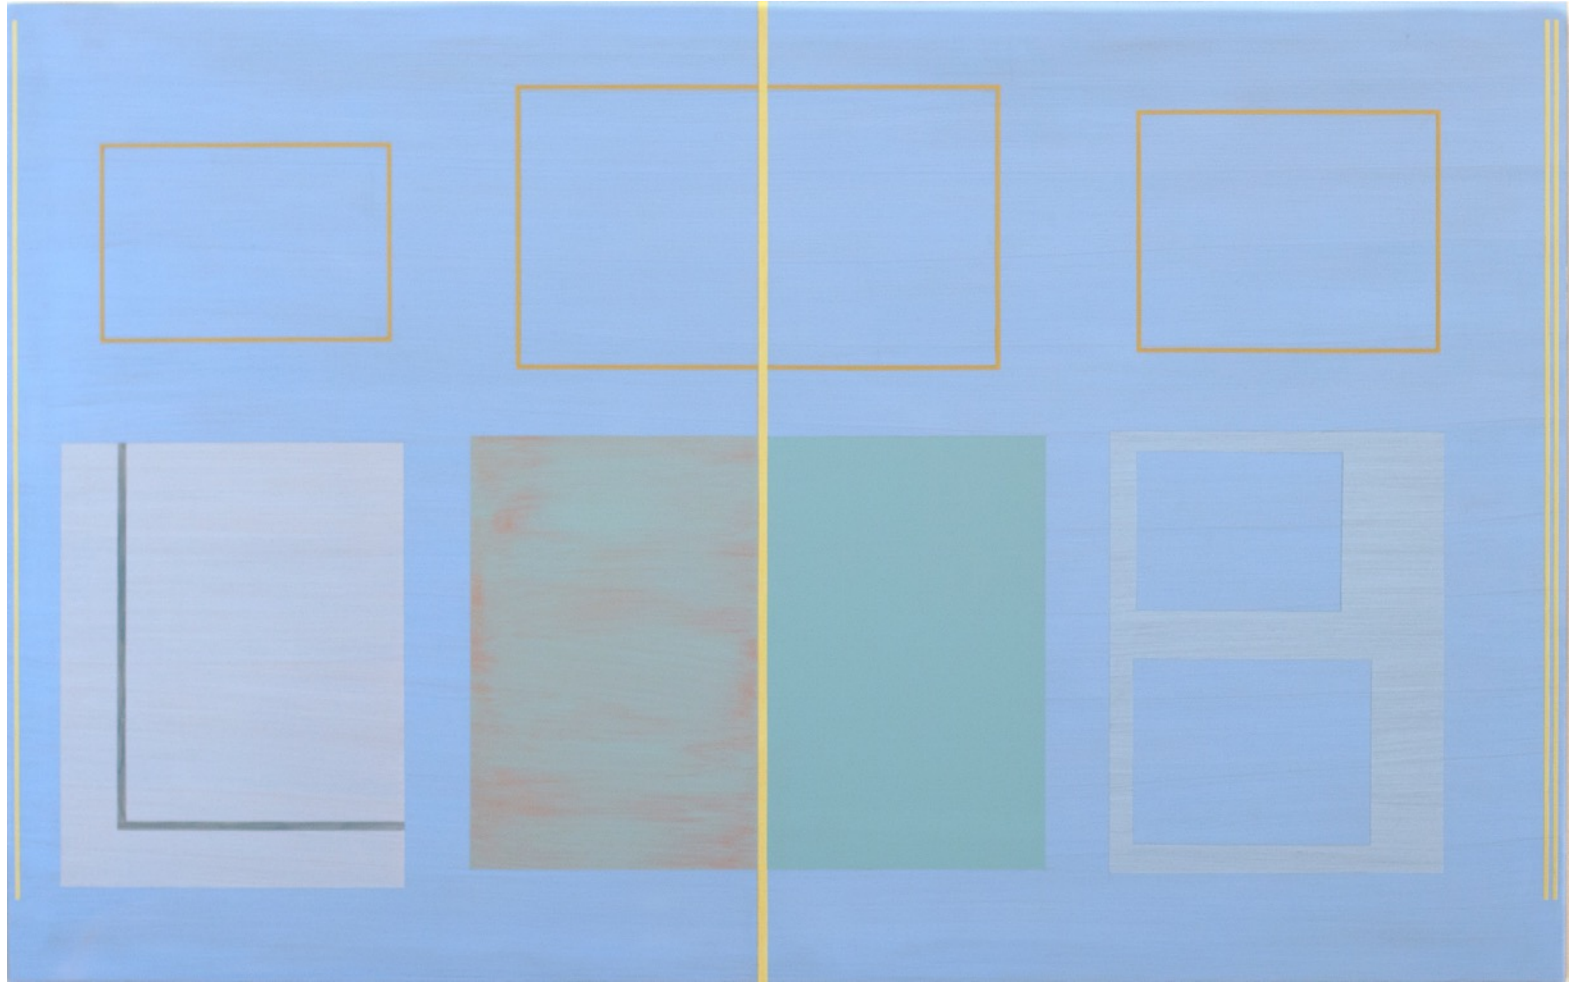

STEVEN ZEVITAS GALLERY

ANN PIBAL
TRPHX
2018
Acrylic on Aluminum
46.5 x 60 inches

STEVEN ZEVITAS GALLERY

COLIN BRANT
Minerals
2021
Oil on Canvas
34 x 43 inches

Installation view, COLIN BRANT + ANN PIBAL: *Exhibition Special Edition*, Boston, MA

STEVEN ZEVITAS GALLERY

ANN PIBAL
SILVxB
2018
Acrylic on Aluminum
11.5 13.25 inches

STEVEN ZEVITAS GALLERY

COLIN BRANT
Sun Glow
2020
Oil on Canvas
11 x 14 inches

Installation view, COLIN BRANT + ANN PIBAL: *Exhibition Special Edition*, Boston, MA

STEVEN ZEVITAS GALLERY

ANN PIBAL
GHSTBKSI
2021
Acrylic on Aluminum
27 x 43 inches

STEVEN ZEVITAS GALLERY

COLIN BRANT
Elephants at Night
2017
Oil on Canvas
8 x 10 inches

Installation view, COLIN BRANT + ANN PIBAL: *Exhibition Special Edition*, Boston, MA