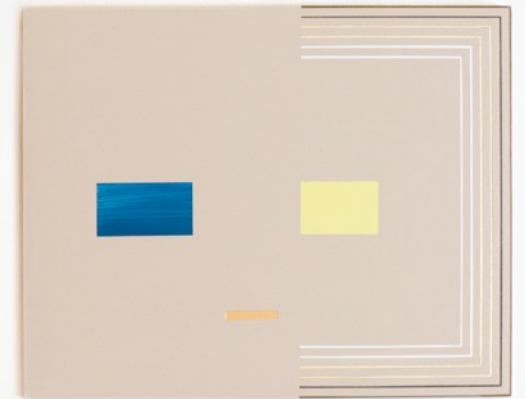

STEVEN ZEVITAS GALLERY

ANN PIBAL
SILVxB
2018
Acrylic on Aluminum
11.5 13.25 inches

STEVEN ZEVITAS GALLERY

COLIN BRANT
Sun Glow
2020
Oil on Canvas
11 x 14 inches

Installation view, COLIN BRANT + ANN PIBAL: *Exhibition Special Edition*, Boston, MA

STEVEN ZEVITAS GALLERY

ANN PIBAL
CBGTZ
2021
Acrylic on Aluminum
14 x 17.25 inches

STEVEN ZEVITAS GALLERY

COLIN BRANT
Green Tiger
2021
Oil on Canvas
30 x 34 inches

Installation view, COLIN BRANT + ANN PIBAL: *Exhibition Special Edition*, Boston, MA

Installation view, COLIN BRANT + ANN PIBAL: *Exhibition Special Edition*, Boston, MA

STEVEN ZEVITAS GALLERY

ANN PIBAL
CSND
2019
Acrylic on Aluminum
11.75 x 14.75 inches

STEVEN ZEVITAS GALLERY

COLIN BRANT
Arctic Fox
2018
Oil on Canvas
18 x 20 inches

Installation view, COLIN BRANT + ANN PIBAL: *Exhibition Special Edition*, Boston, MA

STEVEN ZEVITAS GALLERY

ANN PIBAL
BLVLT
2020
Acrylic on Aluminum
16.25 x 13 inches

STEVEN ZEVITAS GALLERY

COLIN BRANT
Sea Cave
2019
Oil on Canvas
32 x 35 inches