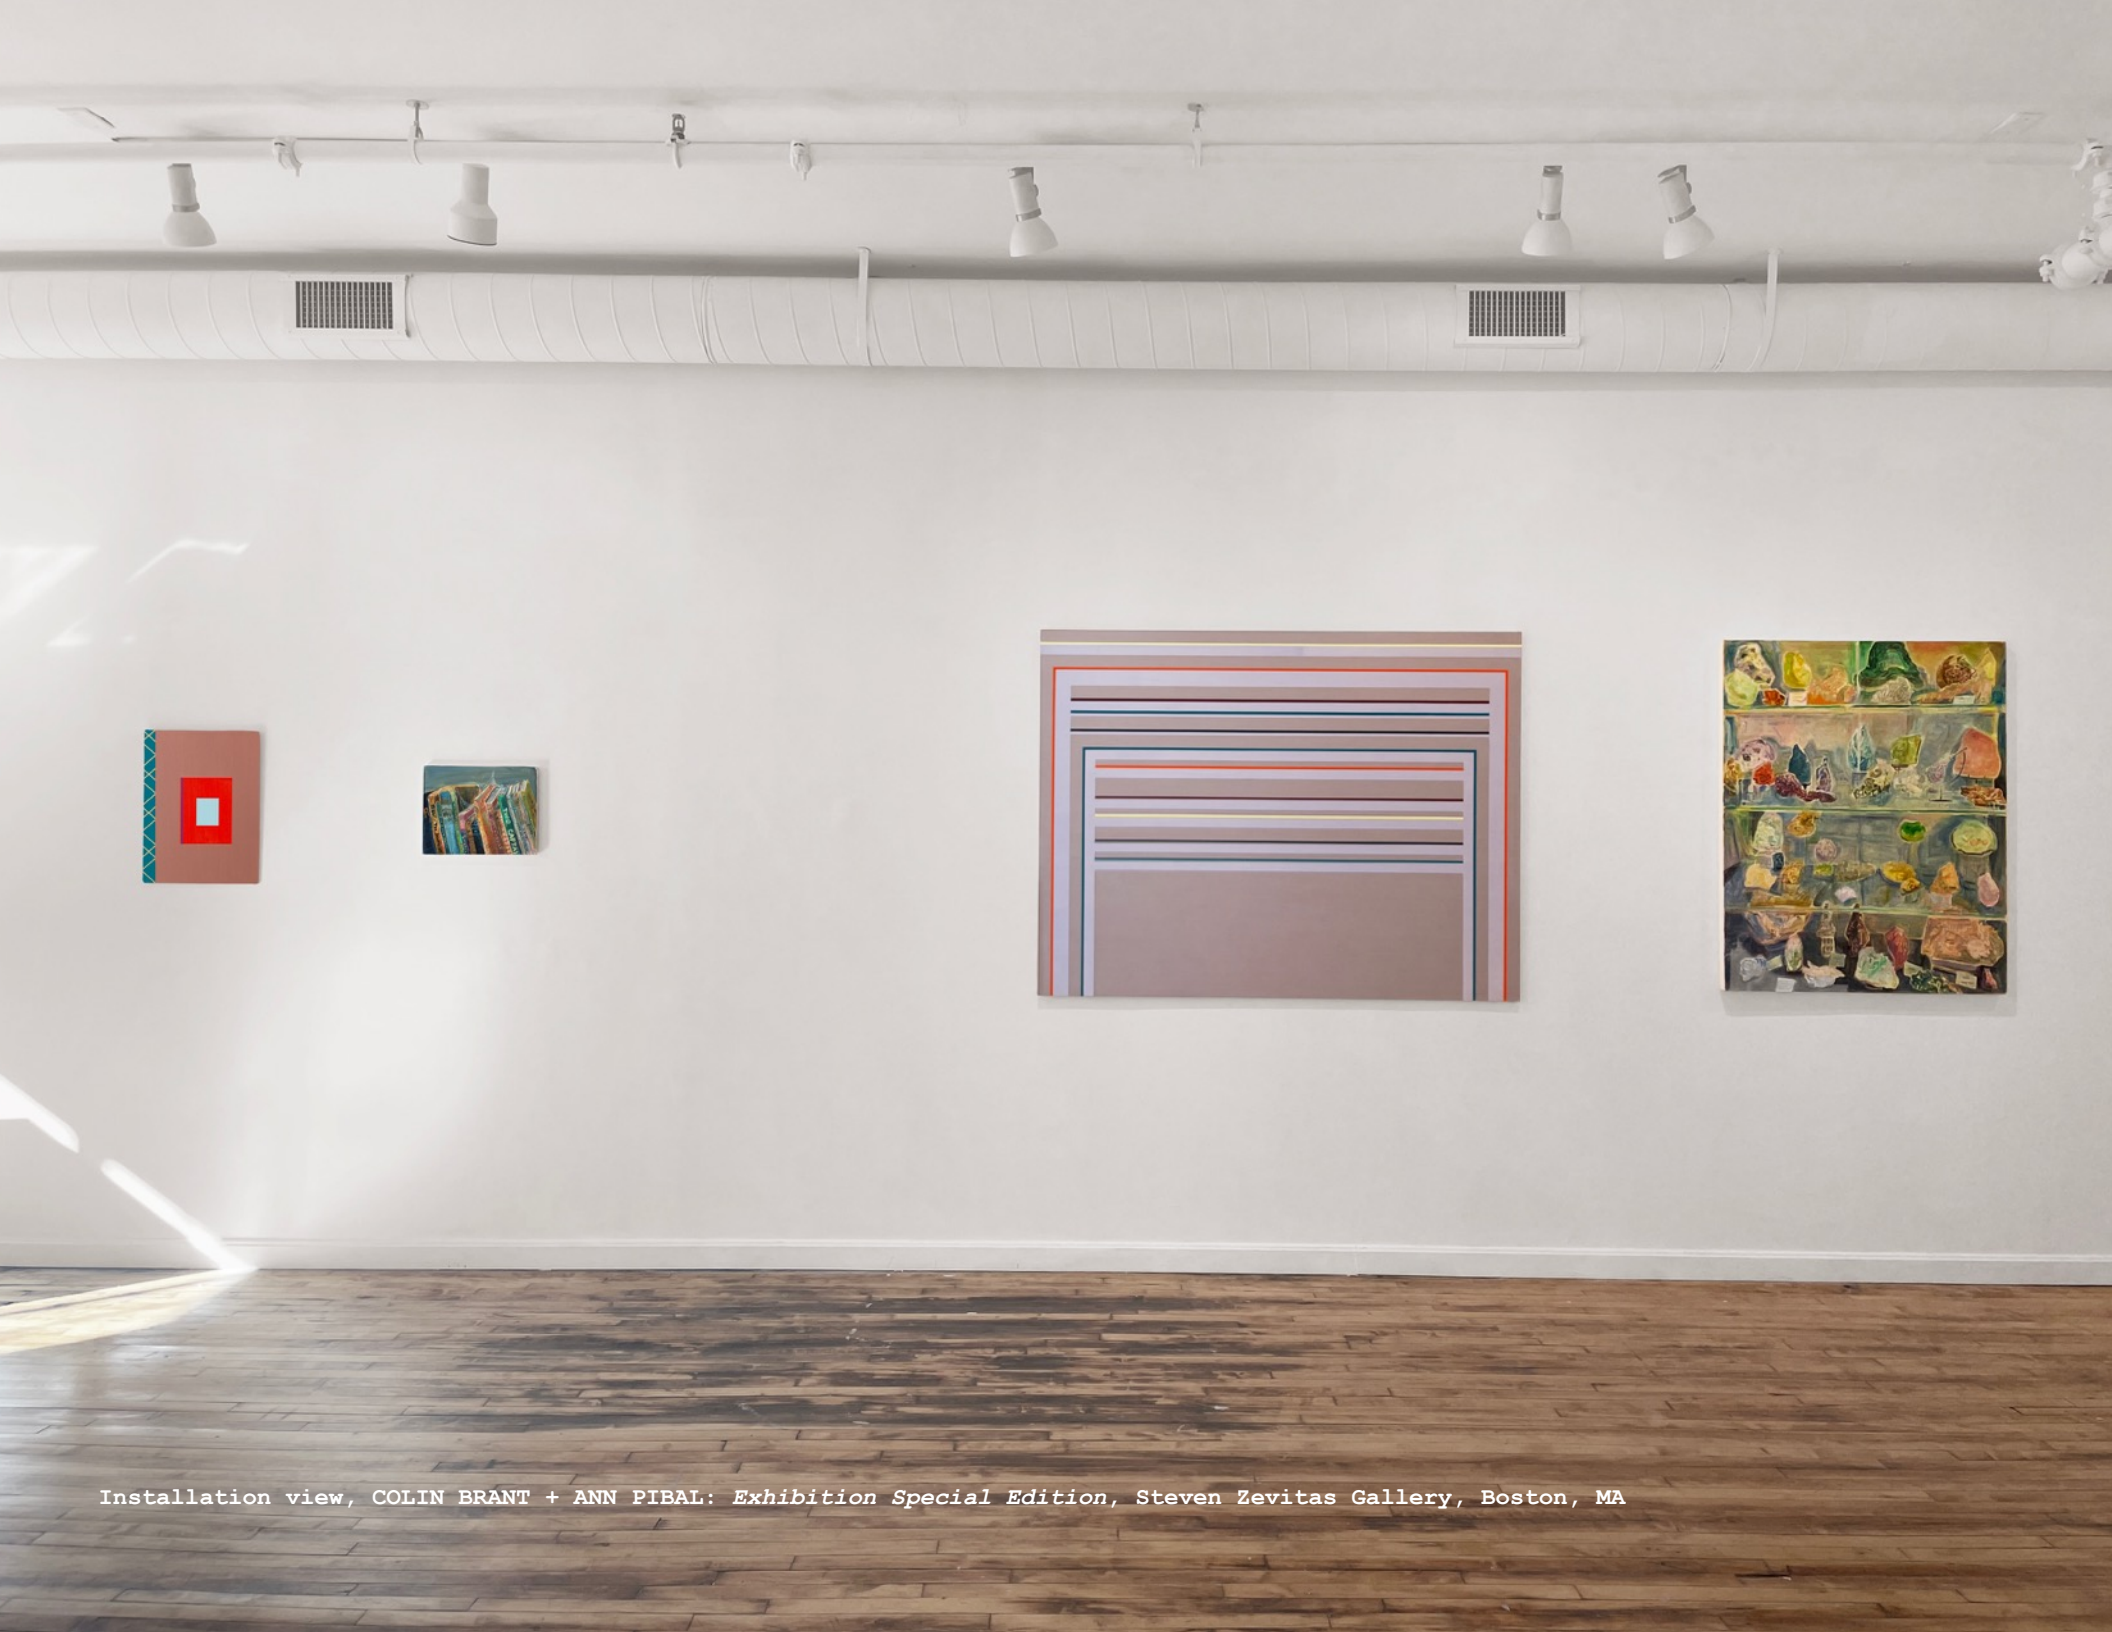

Installation view, COLIN BRANT + ANN PIBAL: *Exhibition Special Edition*, Steven Zevitas Gallery, Boston, MA