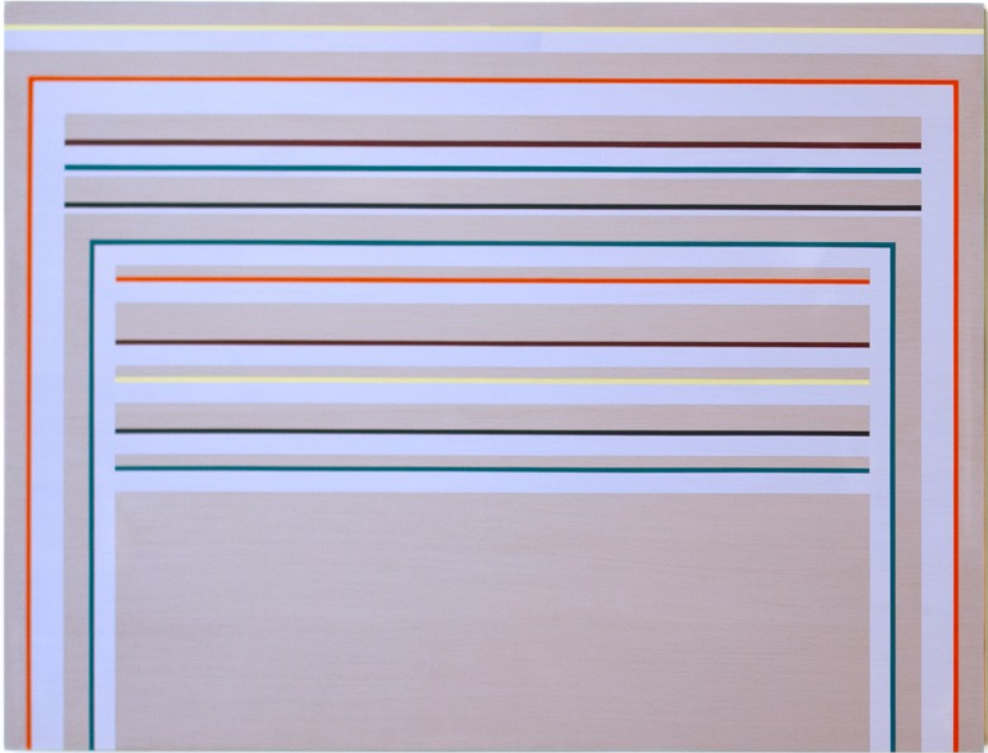

STEVEN ZEVITAS GALLERY

ANN PIBAL
RBTQ
2020
Acrylic on Aluminum
19 x 14 inches

STEVEN ZEVITAS GALLERY

COLIN BRANT
Snakes of the World
2021
Oil on Canvas
11 x 14 inches

Installation view, COLIN BRANT + ANN PIBAL: *Exhibition Special Edition*, Boston, MA

STEVEN ZEVITAS GALLERY

ANN PIBAL
TRPHX
2018
Acrylic on Aluminum
46.5 x 60 inches

STEVEN ZEVITAS GALLERY

COLIN BRANT
Minerals
2021
Oil on Canvas
34 x 43 inches

Installation view, COLIN BRANT + ANN PIBAL: *Exhibition Special Edition*, Boston, MA

STEVEN ZEVITAS GALLERY

ANN PIBAL
SILVxB
2018
Acrylic on Aluminum
11.5 13.25 inches

STEVEN ZEVITAS GALLERY

COLIN BRANT
Sun Glow
2020
Oil on Canvas
11 x 14 inches

Installation view, COLIN BRANT + ANN PIBAL: *Exhibition Special Edition*, Boston, MA